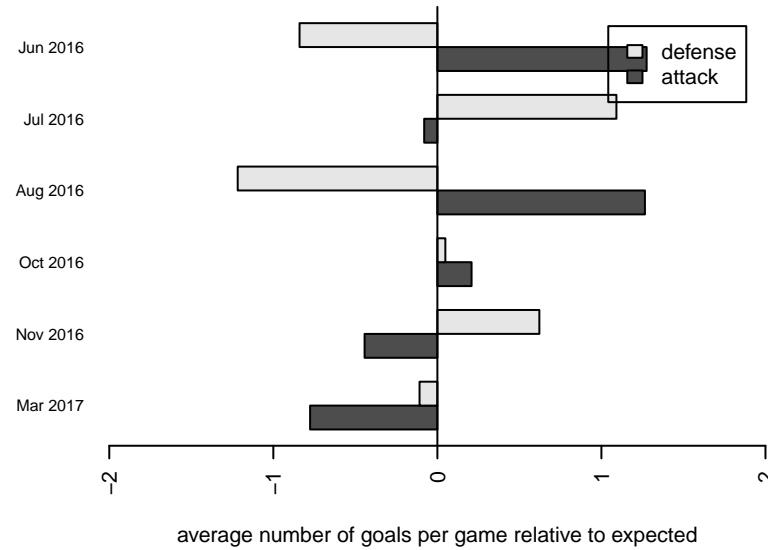

Performance relative to 13 month average