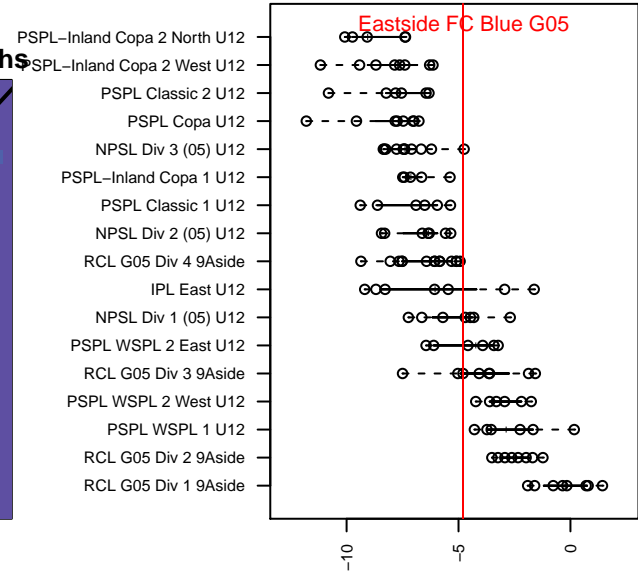

Eastside FC Blue G05

Eastside FC
 Preston, WA
 G05 total strength=717
 attack=0.81 defense=0.7
 fall league = RCL G05 Div 3 9Aside
 spr league = Win RCL G05 Div 3

alt names used:
 Eastside FC G05 Blue C
 Eastside FC G05 Blue C
 Eastside FC G05 Blue C
 EASTSIDE FC G05 BLUE C (WA)
 Eastside G05 Blue
 Eastside FC G05 Blue C
 Eastside FC G05 Blue C

Venues played:
 2016 Rainier Challenge Copa U12
 2016 Seattle United Cup GU12
 2016 Eastside FC Cup GU12
 2016 Bigfoot Group 1 U12
 2016 RCL G05 Div 3 9Aside
 2016 Win RCL G05 Div 3
 2016 WYS Presidents Cup G05 Division 2

**attack and defense variance (black dot)
relative to other teams
and top 10 in region**

**attack and defense rating
relative to others at age
and all opponents in last 13 months**

Performance relative to 13 month average