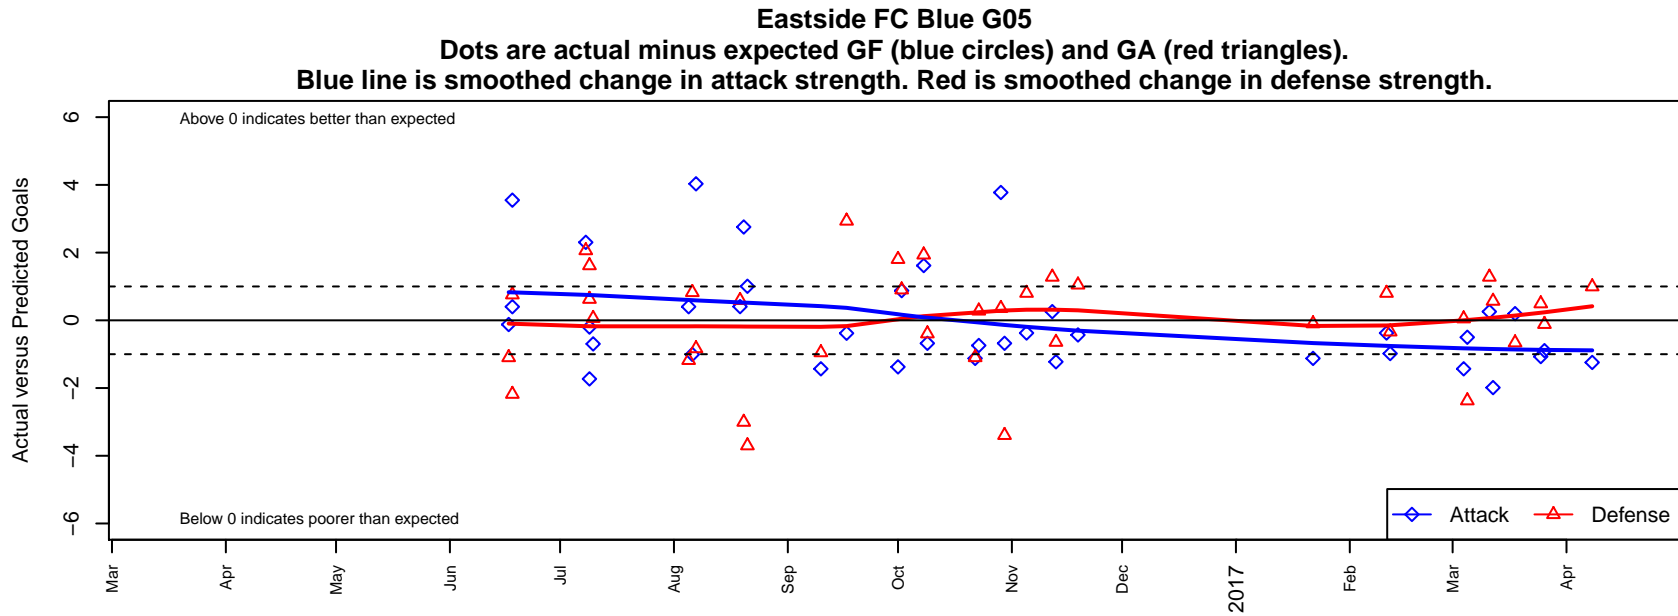

Eastside FC Blue G05

Eastside FC
 Preston, WA
 G05 total strength=717
 attack=0.81 defense=0.7
 fall league = RCL G05 Div 3 9Aside
 spr league = Win RCL G05 Div 3

alt names used:
 Eastside FC G05 Blue C
 Eastside FC G05 Blue C
 Eastside FC G05 Blue C
 EASTSIDE FC G05 BLUE C (WA)
 Eastside G05 Blue
 Eastside FC G05 Blue C
 Eastside FC G05 Blue C

**attack and defense variance (black dot)
relative to other teams
and top 10 in region**

**attack and defense rating
relative to others at age
and all opponents in last 13 months**

Performance relative to 13 month average