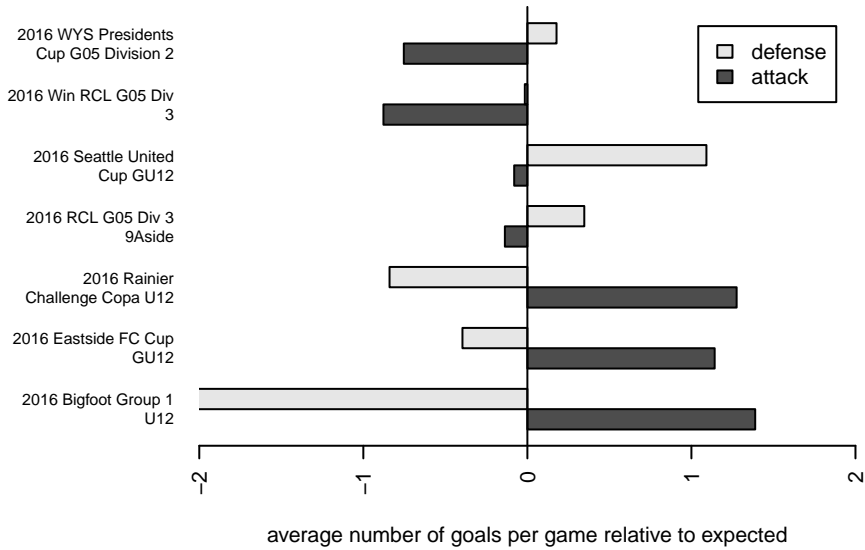

Eastside FC Blue G05

Eastside FC
 Preston, WA
 G05 total strength=717
 attack=0.81 defense=0.7
 fall league = RCL G05 Div 3 9Aside
 spr league = Win RCL G05 Div 3

alt names used:
 Eastside FC G05 Blue C
 Eastside FC G05 Blue C
 Eastside FC G05 Blue C
 EASTSIDE FC G05 BLUE C (WA)
 Eastside G05 Blue
 Eastside FC G05 Blue C
 Eastside FC G05 Blue C

Venues played:
 2016 Rainier Challenge Copa U12
 2016 Seattle United Cup GU12
 2016 Eastside FC Cup GU12
 2016 Bigfoot Group 1 U12
 2016 RCL G05 Div 3 9Aside
 2016 Win RCL G05 Div 3
 2016 WYS Presidents Cup G05 Division 2

**attack and defense variance (black dot)
relative to other teams
and top 10 in region**

**attack and defense rating
relative to others at age
and all opponents in last 13 months**

Performance relative to 13 month average